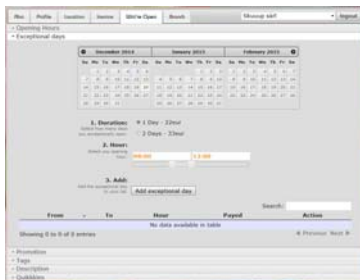

All you can do with your PROFILE

Annual Subscription
Manage your opening-hours

120,00 € excl.VAT

Manage additional opening-hours

Additional charge

Manage your Special Offers

Additional charge

Set your relevant keywords
These will be translated in some 35 languages, except Brand-Names, of course

included

Brief description of your company

included

Set your QUIKKIES
3 are included in your
Subscription

included

33,00 € hTVA for each additional
QUIKKY

HORECA OPTIONS

Upload your MENU