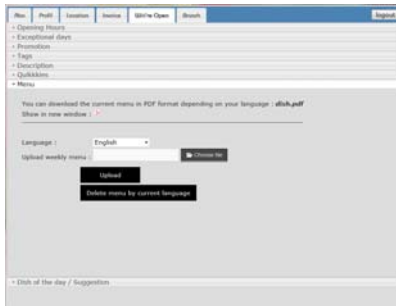

included

Brief description of your company

included

Set your QUIKKIES
3 are included in your
Subscription

included

33,00 € hTVA for each additional
QUIKKY

HORECA OPTIONS

Upload your MENU