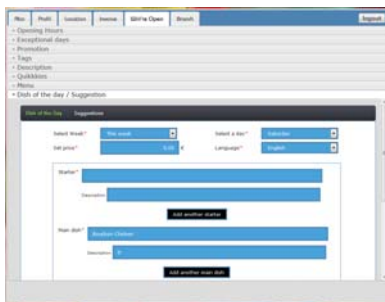

Register your DISH of the DAY (PLAT
DU JOUR)

166,00 € excl.VAT

Only possible if

once

or / and